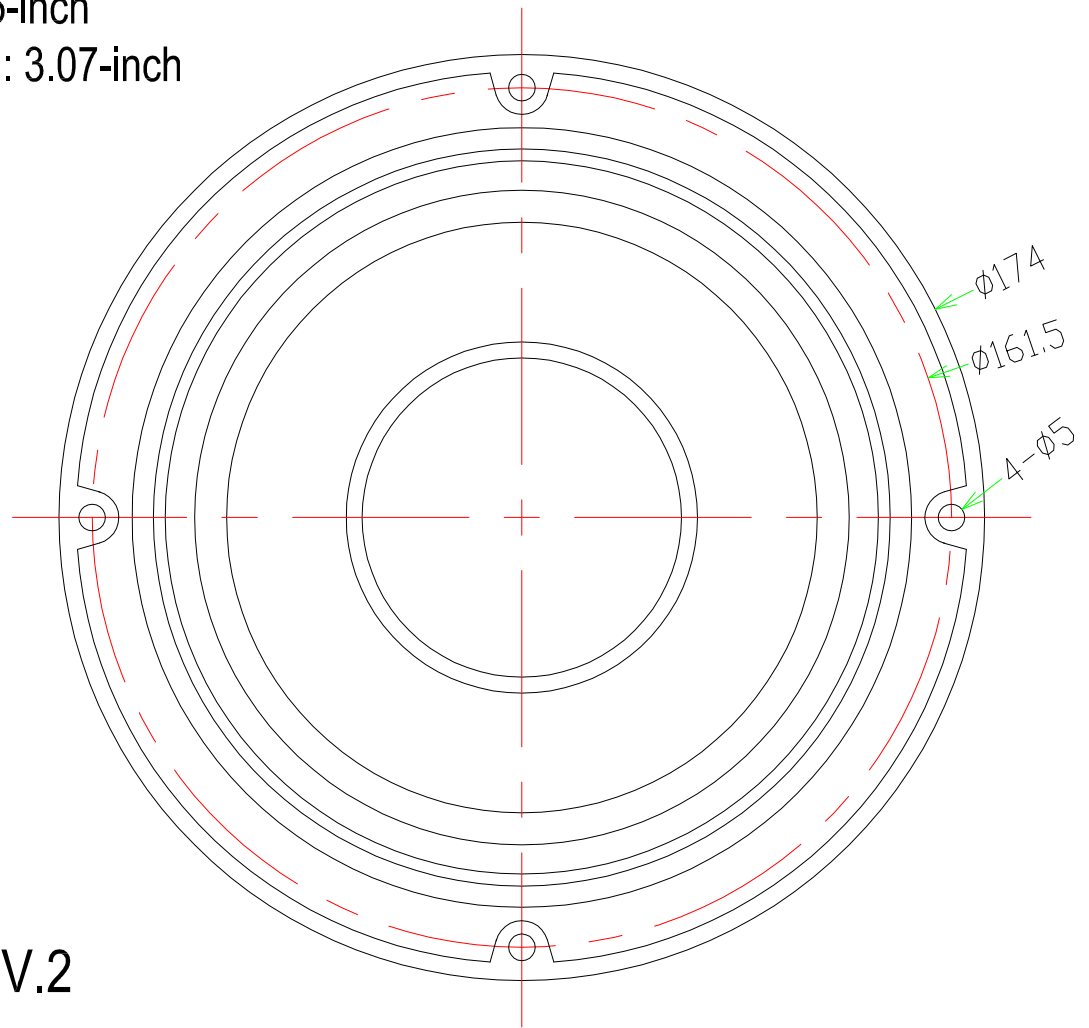

Cut-out: 5.51-inch
Frame OD: 6.85-inch
Mounting Depth: 3.07-inch
1-inch=25.4mm

NeoPro-6.5 V.2