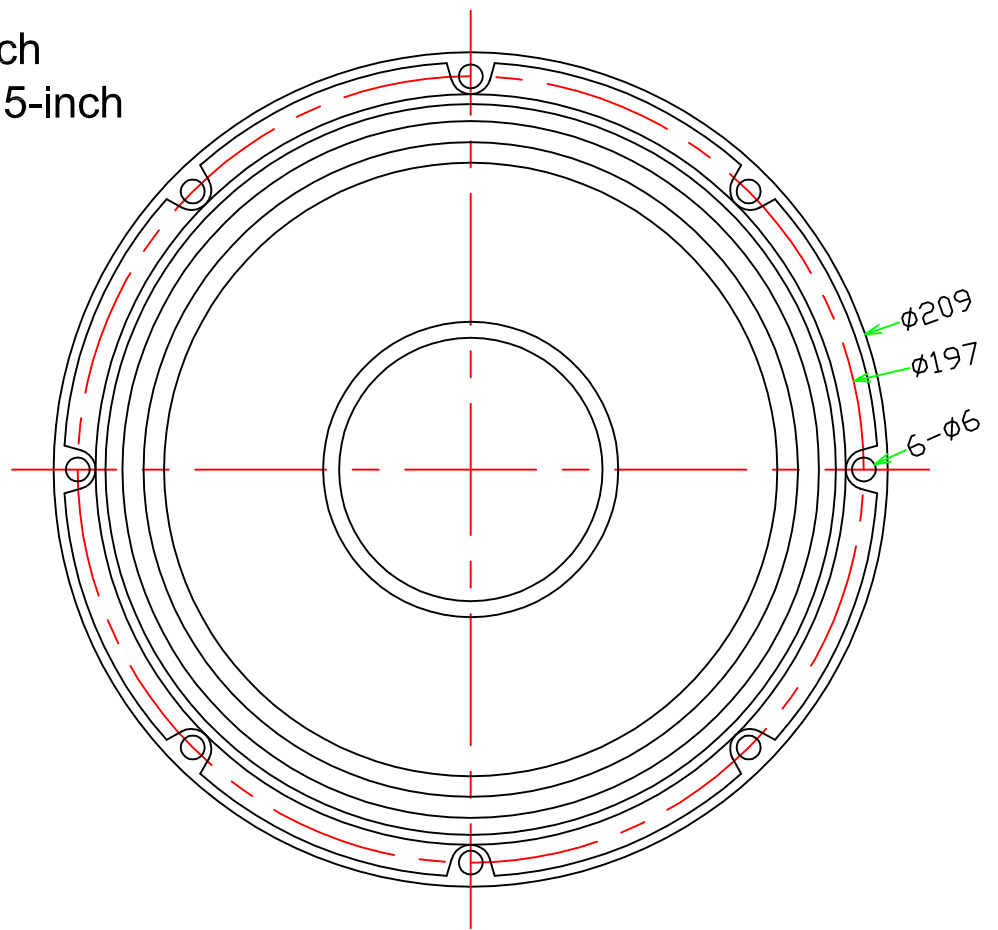

Cut-out: 7.2-inch
Frame OD: 8.23-inch
Mounting Depth: 3.5-inch
1-inch=25.4mm

NeoPro-8 V.2